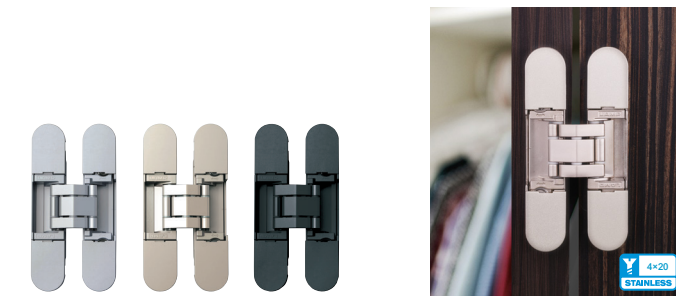

3-Way Adjustable Concealed Hinge

CABINET DOORS

Cabinets HES3D-90

- Min. Door Thickness: 15/16" (23mm)
- Max. Door Dimensions: 59-1/16" x 23-5/8" (1500 x 600mm)
- Max. Door Weight: 26lbs(12kg)/2pcs or 35lbs(16kg)/3pcs
- Finishes: Dull Chrome (DC), Dull Nickel (DN), Matte Black (BL)