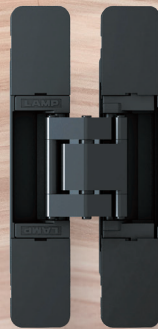

Experience

THE
UNSEEN

■ The HES Concealed Hinge Series

HES3D-E190 

HES3D-W190
For Cladded Doors 

HGS3D-S160SH

HES3D-E160
Stainless Steel 

HES2S-140-A125
HES2S-150-A110
Surface Mount

HES3D Series Features*

Easy Installation

Sugatsune's HES3D series hinges incorporate a feature that allow the hinge leaves to separate. One leaf is installed in the door frame, while the other is installed into the door itself. You can then install and adjust the door at any time.

Overall Look

HES3D series hinges feature squared shape and round corners, comes with cover caps to hide all screws on the face of the hinge, so when your hinge is installed, it has a clean, sleek appearance.