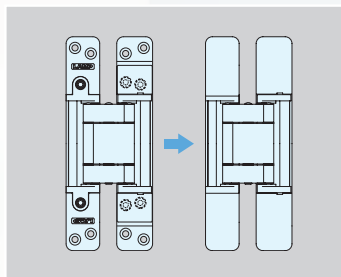

HES3D Series Features*

Easy Installation

Sugatsune's HES3D series hinges incorporate a feature that allow the hinge leaves to separate. One leaf is installed in the door frame, while the other is installed into the door itself. You can then install and adjust the door at any time.

Overall Look

HES3D series hinges feature squared shape and round corners, comes with cover caps to hide all screws on the face of the hinge, so when your hinge is installed, it has a clean, sleek appearance.

3-Way Adjustable Feature

HES3D series hinges have vertical, horizontal, and depth adjustment features, so if your door isn't perfectly aligned on the first try, this feature allows adjustments in each direction.