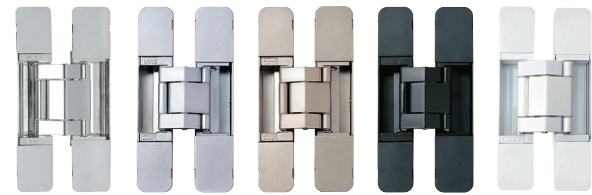

Full Sized Doors HES3D-E190

- Min. Door Thickness: 1-1/2" (38mm)
- Max. Door Dimensions: 94-1/2" x 35-7/16" (2400 x 900mm)
- Max. Door Weight: 220lbs (99kg)/2pcs or 275lbs (125kg)/3pcs
- Finishes: Dull Chrome (DC), Dull Nickel (DN), Polished Nickel (PN), Matte Black (BL), White (WHT).
- UL Listed with 3 Hour Fire Rating