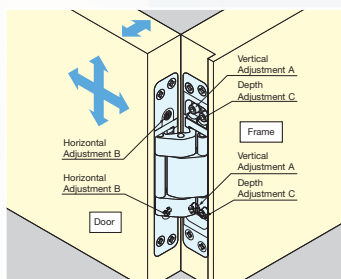

HES3D Series Features*

Easy Installation

Sugatsune's HES3D series hinges incorporate a feature that allow the hinge leaves to separate. One leaf is installed in the door frame, while the other is installed into the door itself. You can then install and adjust the door at any time.

Overall Look

HES3D series hinges feature squared shape and round corners, comes with cover caps to hide all screws on the face of the hinge, so when your hinge is installed, it has a clean, sleek appearance.

3-Way Adjustable Feature

HES3D series hinges have vertical, horizontal, and depth adjustment features, so if your door isn't perfectly aligned on the first try, this feature allows adjustments in each direction.