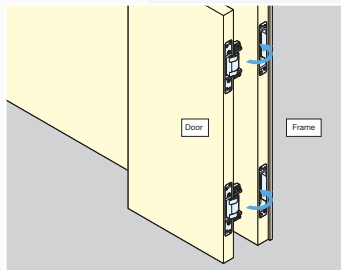

HES3D Series Features*

Easy Installation

Sugatsune's HES3D series hinges incorporate a feature that allow the hinge leaves to separate. One leaf is installed in the door frame, while the other is installed into the door itself. You can then install and adjust the door at any time.