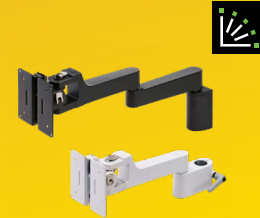

## CATCHES & LATCHES

Sealed Magnetic Catch  
(Snap-In Type)  
MC-JMF54

Sealed Magnetic Catch  
MC-JM50BL

Magnetic Catch  
MC-KM-S

Monitor Arms  
KA-T100S50 Series

Monitor Bracket  
(Single Axis type)  
KA-TLG1-100

## LINEAR GUIDES & CARRIAGES

Multi-Roller  
Linear Guide  
MLGX25, MLGX-25C-8

Multi-Roller  
Linear Guide  
MLG20, MLG-20C,  
MLG-20-P55-40

Mini Guide Block  
(Preload Type)  
MR-30CNB

Ultra Mini Guide Rail  
3-15/16"  
MRS15-100