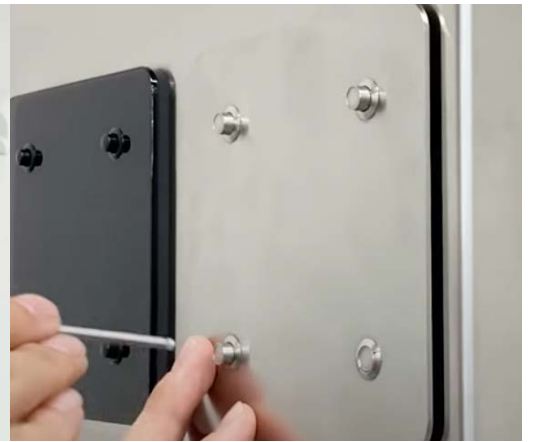

## CATCHES & LATCHES

Sealed Magnetic Catch  
(Snap-In Type)  
MC-JMF54

Sealed Magnetic Catch  
MC-JM50BL

Magnetic Catch  
MC-KM-S

Monitor Arms  
KA-T100S50 Series

Monitor Bracket  
(Single Axis type)  
KA-TLG1-100