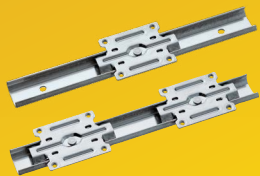

## CATCHES & LATCHES

Sealed Magnetic Catch  
(Snap-In Type)  
MC-JMF54

Sealed Magnetic Catch  
MC-JM50BL

Magnetic Catch  
MC-KM-S

Monitor Arms  
KA-T100S50 Series

Monitor Bracket  
(Single Axis type)  
KA-TLG1-100

## LINEAR GUIDES & CARRIAGES

Multi-Roller  
Linear Guide  
MLGX25, MLGX-25C-8

Multi-Roller  
Linear Guide  
MLG20, MLG-20C,  
MLG-20-P55-40

Mini Guide Block  
(Preload Type)  
MR-30CNB

Ultra Mini Guide Rail  
3-15/16"  
MRS15-100