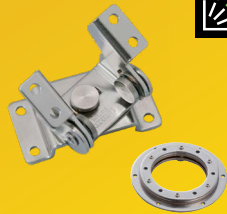

## PUSH LOCK FASTENERS

Push Lock Fastener (Large/Flush Type)  
#251F, #151F

Stainless Steel Push Lock Fastener (Mini/Flush Type)  
152FT

Push Lock Fastener (Mini/Button Type)  
155F, 255F

## HINGES

Lift-Assist Hinges  
HG-PA Series

Dual Axis & Swivel  
Torque Hinges  
HG-TS, HG-S Series

Heavy Spring  
Loaded Lid Stay  
S-AT

Soft-Close Hinge  
Inside Mount  
HG-JV65-U-LGR  
(Horizontal Opening)

## CATCHES & LATCHES

Sealed Magnetic Catch  
(Snap-In Type)  
MC-JMF54

Sealed Magnetic Catch  
MC-JM50BL

Magnetic Catch  
MC-KM-S

Monitor Arms  
KA-T100S50 Series

Monitor Bracket  
(Single Axis type)  
KA-TLG1-100