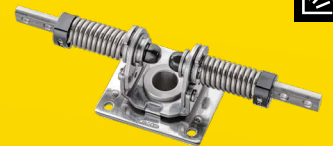

Manufacturer of **LAMP** brand products.

MARINE EQUIPMENT

Sugatsune's precision hardware, including stainless steel hinges, handles, hooks, catches, brackets, latches, and more, is built to withstand the harsh conditions of marine environments. With four grades of stainless steel and over 6,000 catalog items, we offer highly corrosion resistant solutions ideal for marine equipment and coastal applications.

NEW PRODUCTS

Stainless Steel
Concealed
Soft-Close Hinge
180SUS-C46/D46

Black Multi-Purpose Lid
(w/Damper)
AZ-GD-BL

Slam Latches (Flush)
LC-48, LC-65A

Two-Axis Spring-Assist
Torque Hinge
HG-TAJ40SC20

MDT

MOTION DESIGN TEC

Motion Design Tec® is Sugatsune's unique technology for creating diverse movement.

Scan to **Explore Motions.**

Stops at Any Angle
Free-Stop Motion

Click to Stop
Detent Motion

Silent & Safe
Soft Motion

Innovative Openings
Unique Motion

Lifts & Opens Easily
Assist Motion

Controlled & Seamless
Multi-Linear Motion

LID STAYS

Adjustable Soft-Down
Lid Stay
NSDX-20RK

Flap Door
Soft-Down Stay
SDS-C100

Vertical Swing Lift-Up
Mechanism
SLUN-3N

HINGES