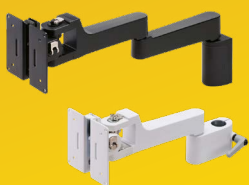

MONITOR ARM SYSTEMS

Monitor Arms
KA-T100S50 Series