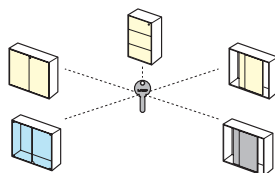

No.	Part Name	Material	Finish			
			SN	CR	GC	BL
①	Body	Brass	Satin Nickel Plating	Chrome Plating	Gold Plating	Black Chrome
②	Square Ring					
③	Square Front Plate	304 Stainless Steel	Satin	Polished	Plain	
④	Lock Plate		Plain			
⑤	Hex Nut	Steel	Special Rustproof Coating/ Silver			
⑥	Washer		Special Rustproof Coating/ Silver			
⑦	Hex Nut		Special Rustproof Coating/ Silver			
⑧	Case Cover	Polypropylene	Black			
⑨	Ring		Black			
⑩	Strike	304 Stainless Steel	Polished	Gold Plating	Black Chrome	
⑪	Key		Brass Nickel Plating			

Item No.	Key Type	Glass Thickness	Finish/Color	Key Removal	Key Rotation	Weight (g)	Box (pcs)	Carton (pcs)
1310GL-SQ-SN-KD	Keyed Different	13/16" ~ 5/16" (5 - 8 mm)	Satin Nickel Plating	1 Position	90°	147	12	60
1310GL-SQ-SN-G1001	Keyed Alike							
1310GL-SQ-CR-KD	Keyed Different		Chrome Plating					
1310GL-SQ-CR-G1001	Keyed Alike							
1310GL-SQ-GP-KD	Keyed Different		24K Gold Plating					
1310GL-SQ-GP-G1001	Keyed Alike							
1310GL-SQ-BL-KD	Keyed Different		Black Chrome					
1310GL-SQ-BL-G1001	Keyed Alike							

Multiple cabinets can be locked and unlocked with the same key