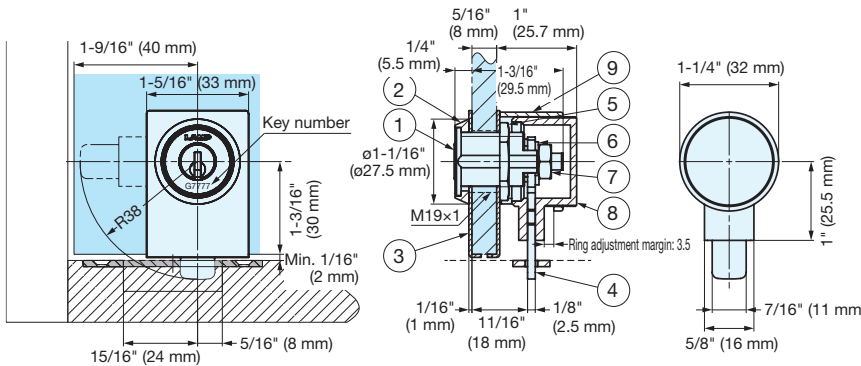

# SQUARED CYLINDER GLASS LOCK

# 1310GL-SQ

LOCKS

GLASS DOOR CAM LOCKS

- Clean, squared-off design.
- Ideal for showcase or display applications.
- High-security dimpled key design is reversible, and will only release when locked.
- For total design coordination pair locks with our HES3D-90, GH-450, or GH-450G hinges.
- 1 million key changes available.
- Master key system available at surcharge. (Max. 2520 key changes per master key.)

**Cut Out Dimensions**

Thickness:  
3/16" (5 mm)  
1/4" (6 mm)  
5/16" (8 mm)

Thickness:  
5/16" (8 mm) (tempered glass)

**Installation**

Turn 90° clockwise to unlock (the lock plate also rotates 90°).

No.	Part Name	Material	Finish			
			SN	CR	GC	BL
①	Body	Brass	Satin Nickel Plating	Chrome Plating	Gold Plating	Black Chrome
②	Square Ring					
③	Square Front Plate	304 Stainless Steel	Satin	Polished	Plain	
④	Lock Plate		Plain			
⑤	Hex Nut	Steel	Special Rustproof Coating/ Silver			
⑥	Washer		Special Rustproof Coating/ Silver			
⑦	Hex Nut		Special Rustproof Coating/ Silver			
⑧	Case Cover	Polypropylene	Black			
⑨	Ring		Black			
⑩	Strike	304 Stainless Steel	Polished	Gold Plating	Black Chrome	
⑪	Key		Brass Nickel Plating			

Item No.	Key Type	Glass Thickness	Finish/Color	Key Removal	Key Rotation	Weight (g)	Box (pcs)	Carton (pcs)
1310GL-SQ-SN-KD	Keyed Different	13/16" ~ 5/16" (5 - 8 mm)	Satin Nickel Plating	1 Position	90°	147	12	60
1310GL-SQ-SN-G1001	Keyed Alike							
1310GL-SQ-CR-KD	Keyed Different		Chrome Plating					
1310GL-SQ-CR-G1001	Keyed Alike							
1310GL-SQ-GP-KD	Keyed Different		24K Gold Plating					
1310GL-SQ-GP-G1001	Keyed Alike							
1310GL-SQ-BL-KD	Keyed Different		Black Chrome					
1310GL-SQ-BL-G1001	Keyed Alike							