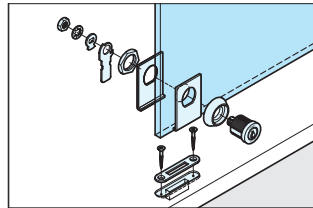

# 1310GL-SQ

LOCKS

GLASS DOOR CAM LOCKS

- Clean, squared-off design.
- Ideal for showcase or display applications.
- High-security dimpled key design is reversible, and will only release when locked.
- For total design coordination pair locks with our HES3D-90, GH-450, or GH-450G hinges.
- 1 million key changes available.
- Master key system available at surcharge. (Max. 2520 key changes per master key.)

**Cut Out Dimensions**

Thickness:  
3/16" (5 mm)  
1/4" (6 mm)  
5/16" (8 mm)

Thickness:  
5/16" (8 mm) (tempered glass)

**Installation**

Turn 90° clockwise to unlock (the lock plate also rotates 90°).

No.	Part Name	Material	Finish			
			SN	CR	GC	BL
①	Body	Brass	Satin Nickel Plating	Chrome Plating	Gold Plating	Black Chrome
②	Square Ring					
③	Square Front Plate	304 Stainless Steel	Satin	Polished	Plain	
④	Lock Plate		Plain			
⑤	Hex Nut	Steel	Special Rustproof Coating/ Silver			
⑥	Washer		Special Rustproof Coating/ Silver			
⑦	Hex Nut		Special Rustproof Coating/ Silver			
⑧	Case Cover	Polypropylene	Black			
⑨	Ring		Black			
⑩	Strike	304 Stainless Steel	Polished	Gold Plating	Black Chrome	
⑪	Key		Brass Nickel Plating			