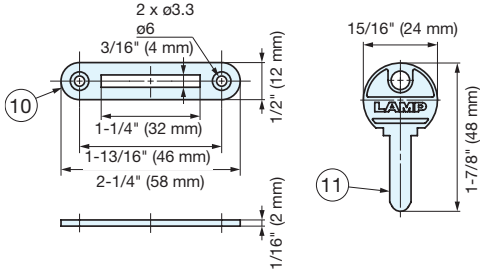

**Cut Out Dimensions**

Thickness:  
3/16" (5 mm)  
1/4" (6 mm)  
5/16" (8 mm)

Thickness:  
5/16" (8 mm) (tempered glass)

**Installation**

Turn 90° clockwise to unlock (the lock plate also rotates 90°).

No.	Part Name	Material	Finish			
			SN	CR	GC	BL
①	Body	Brass	Satin Nickel Plating	Chrome Plating	Gold Plating	Black Chrome
②	Square Ring					
③	Square Front Plate	304 Stainless Steel	Satin	Polished	Plain	
④	Lock Plate		Plain			
⑤	Hex Nut	Steel	Special Rustproof Coating/ Silver			
⑥	Washer		Special Rustproof Coating/ Silver			
⑦	Hex Nut		Special Rustproof Coating/ Silver			
⑧	Case Cover	Polypropylene	Black			
⑨	Ring		Black			
⑩	Strike	304 Stainless Steel	Polished	Gold Plating	Black Chrome	
⑪	Key		Brass Nickel Plating			

Item No.	Key Type	Glass Thickness	Finish/Color	Key Removal	Key Rotation	Weight (g)	Box (pcs)	Carton (pcs)
1310GL-SQ-SN-KD	Keyed Different	13/16" ~ 5/16" (5 - 8 mm)	Satin Nickel Plating	1 Position	90°	147	12	60
1310GL-SQ-SN-G1001	Keyed Alike							
1310GL-SQ-CR-KD	Keyed Different		Chrome Plating					
1310GL-SQ-CR-G1001	Keyed Alike							
1310GL-SQ-GP-KD	Keyed Different		24K Gold Plating					
1310GL-SQ-GP-G1001	Keyed Alike							
1310GL-SQ-BL-KD	Keyed Different		Black Chrome					
1310GL-SQ-BL-G1001	Keyed Alike							