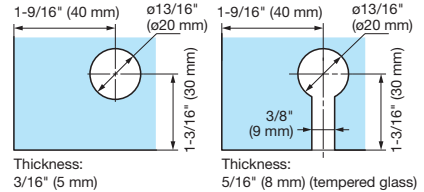

# 1310GL-SQ

LOCKS

GLASS DOOR CAM LOCKS

- Clean, squared-off design.
- Ideal for showcase or display applications.
- High-security dimpled key design is reversible, and will only release when locked.
- For total design coordination pair locks with our HES3D-90, GH-450, or GH-450G hinges.
- 1 million key changes available.
- Master key system available at surcharge. (Max. 2520 key changes per master key.)

**Cut Out Dimensions**

Thickness:  
3/16" (5 mm)  
1/4" (6 mm)  
5/16" (8 mm)

Thickness:  
5/16" (8 mm) (tempered glass)

**Installation**

Turn 90° clockwise to unlock (the lock plate also rotates 90°).

No.	Part Name	Material	Finish			
			SN	CR	GC	BL
①	Body	Brass	Satin Nickel Plating	Chrome Plating	Gold Plating	Black Chrome
②	Square Ring					
③	Square Front Plate	304 Stainless Steel	Satin	Polished	Plain	
④	Lock Plate		Plain			
⑤	Hex Nut	Steel	Special Rustproof Coating/ Silver			
⑥	Washer		Special Rustproof Coating/ Silver			
⑦	Hex Nut		Special Rustproof Coating/ Silver			
⑧	Case Cover	Polypropylene	Black			
⑨	Ring		Black			
⑩	Strike	304 Stainless Steel	Polished	Gold Plating	Black Chrome	
⑪	Key		Brass Nickel Plating			

Item No.	Key Type	Glass Thickness	Finish/Color	Key Removal	Key Rotation	Weight (g)	Box (pcs)	Carton (pcs)
1310GL-SQ-SN-KD	Keyed Different	13/16" ~ 5/16" (5 - 8 mm)	Satin Nickel Plating	1 Position	90°	147	12	60
1310GL-SQ-SN-G1001	Keyed Alike							
1310GL-SQ-CR-KD	Keyed Different		Chrome Plating					
1310GL-SQ-CR-G1001	Keyed Alike							
1310GL-SQ-GP-KD	Keyed Different		24K Gold Plating					
1310GL-SQ-GP-G1001	Keyed Alike							
1310GL-SQ-BL-KD	Keyed Different		Black Chrome					
1310GL-SQ-BL-G1001	Keyed Alike							