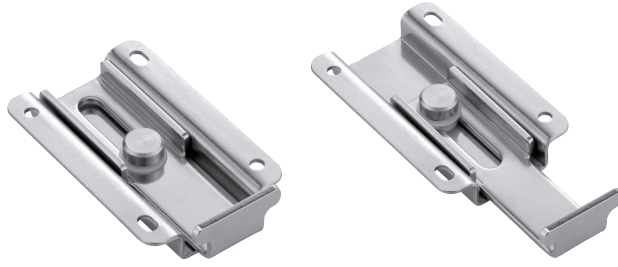

# SLIDE HOOK

# HK-CS30

Retracted

Extended

- An extendable and retractable hook designed to be easily surface-mounted underneath tables, desks, and shelves.
- Space-saving thin body.
- The shaft serves the dual purpose of preventing the arm from overextending, as well as providing friction to prevent unintentional opening & closing.

### Application

No.	Part Name	Material	Finish
①	Arm	304 Stainless Steel	Barrel Polished
②	Base		
③	Shaft	303 Stainless Steel	-
④	Wave Washer	Stainless Steel	
⑤	Plastic Washer	Polyacetal (POM)	

Item No.	Load Capacity	Weight (g)	Box (pcs)	Carton (pcs)
HK-CS30	22.4 lbs (10.2 kg)	190	10	?