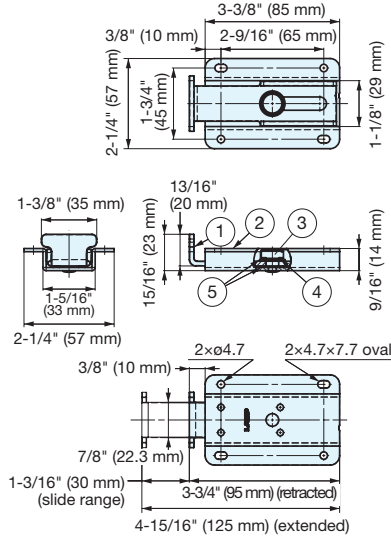

# SLIDE HOOK

# HK-CS30

Retracted

Extended

- An extendable and retractable hook designed to be easily surface-mounted underneath tables, desks, and shelves.
- Space-saving thin body.
- The shaft serves the dual purpose of preventing the arm from overextending, as well as providing friction to prevent unintentional opening & closing.

### Application

No.	Part Name	Material	Finish
①	Arm	304 Stainless Steel	Barrel Polished
②	Base		
③	Shaft	303 Stainless Steel	-
④	Wave Washer	Stainless Steel	
⑤	Plastic Washer	Polyacetal (POM)	

Item No.	Load Capacity	Weight (g)	Box (pcs)	Carton (pcs)
HK-CS30	22.4 lbs (10.2 kg)	190	10	?