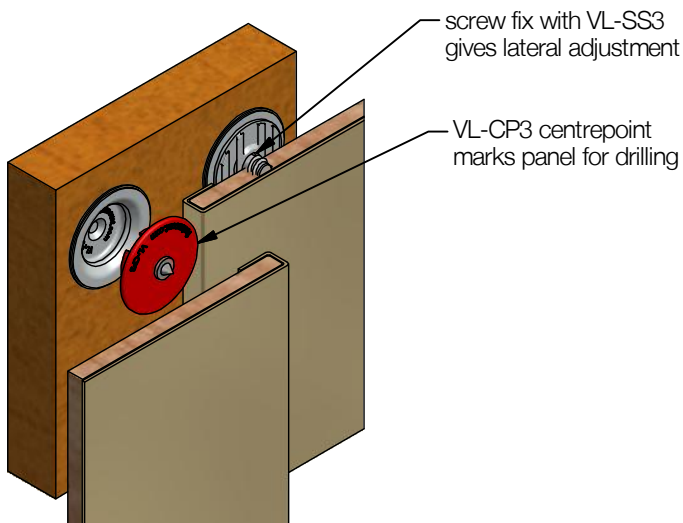

## VL-03 & VL-03H Very Low Profile clip set

|  |   |   |
|--|---|---|
|  <p>VL-03 (5kg)</p> <p>VL-03H (10kg)</p> | <p>USE WITH:<br/>Fastmount (FM) Super-groove adhesive</p> | <p>INSTALL WITH:<br/>VL-CP3</p>  |
| <p>INSTALLATION STEPS</p>  |   |   |

**1** Exploded view of typical installation ( adhesive fix)

**2** Section through installed clip

**3** Exploded view showing center point marker, install option

**4** Section through recessed installation

MORE INFO: Setout Guide TD-02 Product sheet VL-03