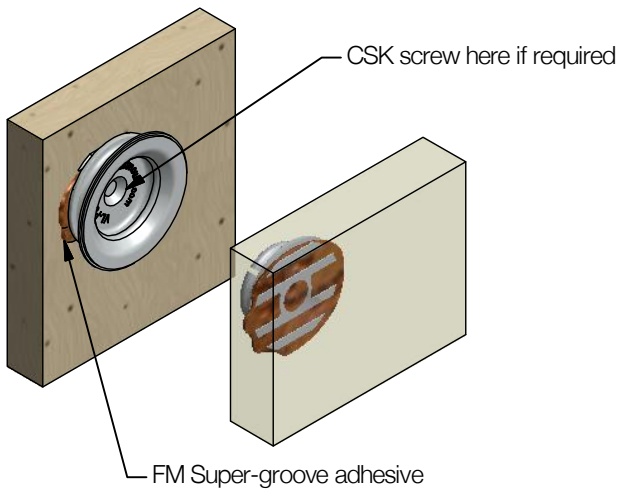

## VL-03 & VL-03H Very Low Profile clip set

|  |   |   |
|--|---|---|
|  <p>VL-03 (5kg)</p> <p>VL-03H (10kg)</p> | <p>USE WITH:<br/>Fastmount (FM) Super-groove adhesive</p> | <p>INSTALL WITH:<br/>VL-CP3</p>  |
| <p>INSTALLATION STEPS</p>  |   |   |

**1** Exploded view of typical installation ( adhesive fix)

**2** Section through installed clip

**3** Exploded view showing center point marker, install option

**4** Section through recessed installation

MORE INFO: Setout Guide TD-02 Product sheet VL-03